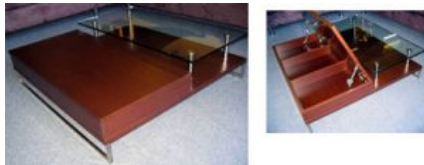

Agilis Coffee Table & Stools

Caroline Coffee Table

Caroline End Table

Heidi Coffee & End Tables

Leony Coffee Table

Mazzo Coffee Table

Mazzo End Table

<http://www.BarStoolsGallery.com.au>
bs-gallery@optusnet.com.au
61 3 8802 8733

Bar Stools Gallery

Coffee & End Tables – contd.

Neptune Coffee & End Tables

Ratica Coffee & End Tables

Ratican Coffee Table

Sidion Coffee & End Tables

Tolipo Coffee Table

Vasco Coffee & End Tables